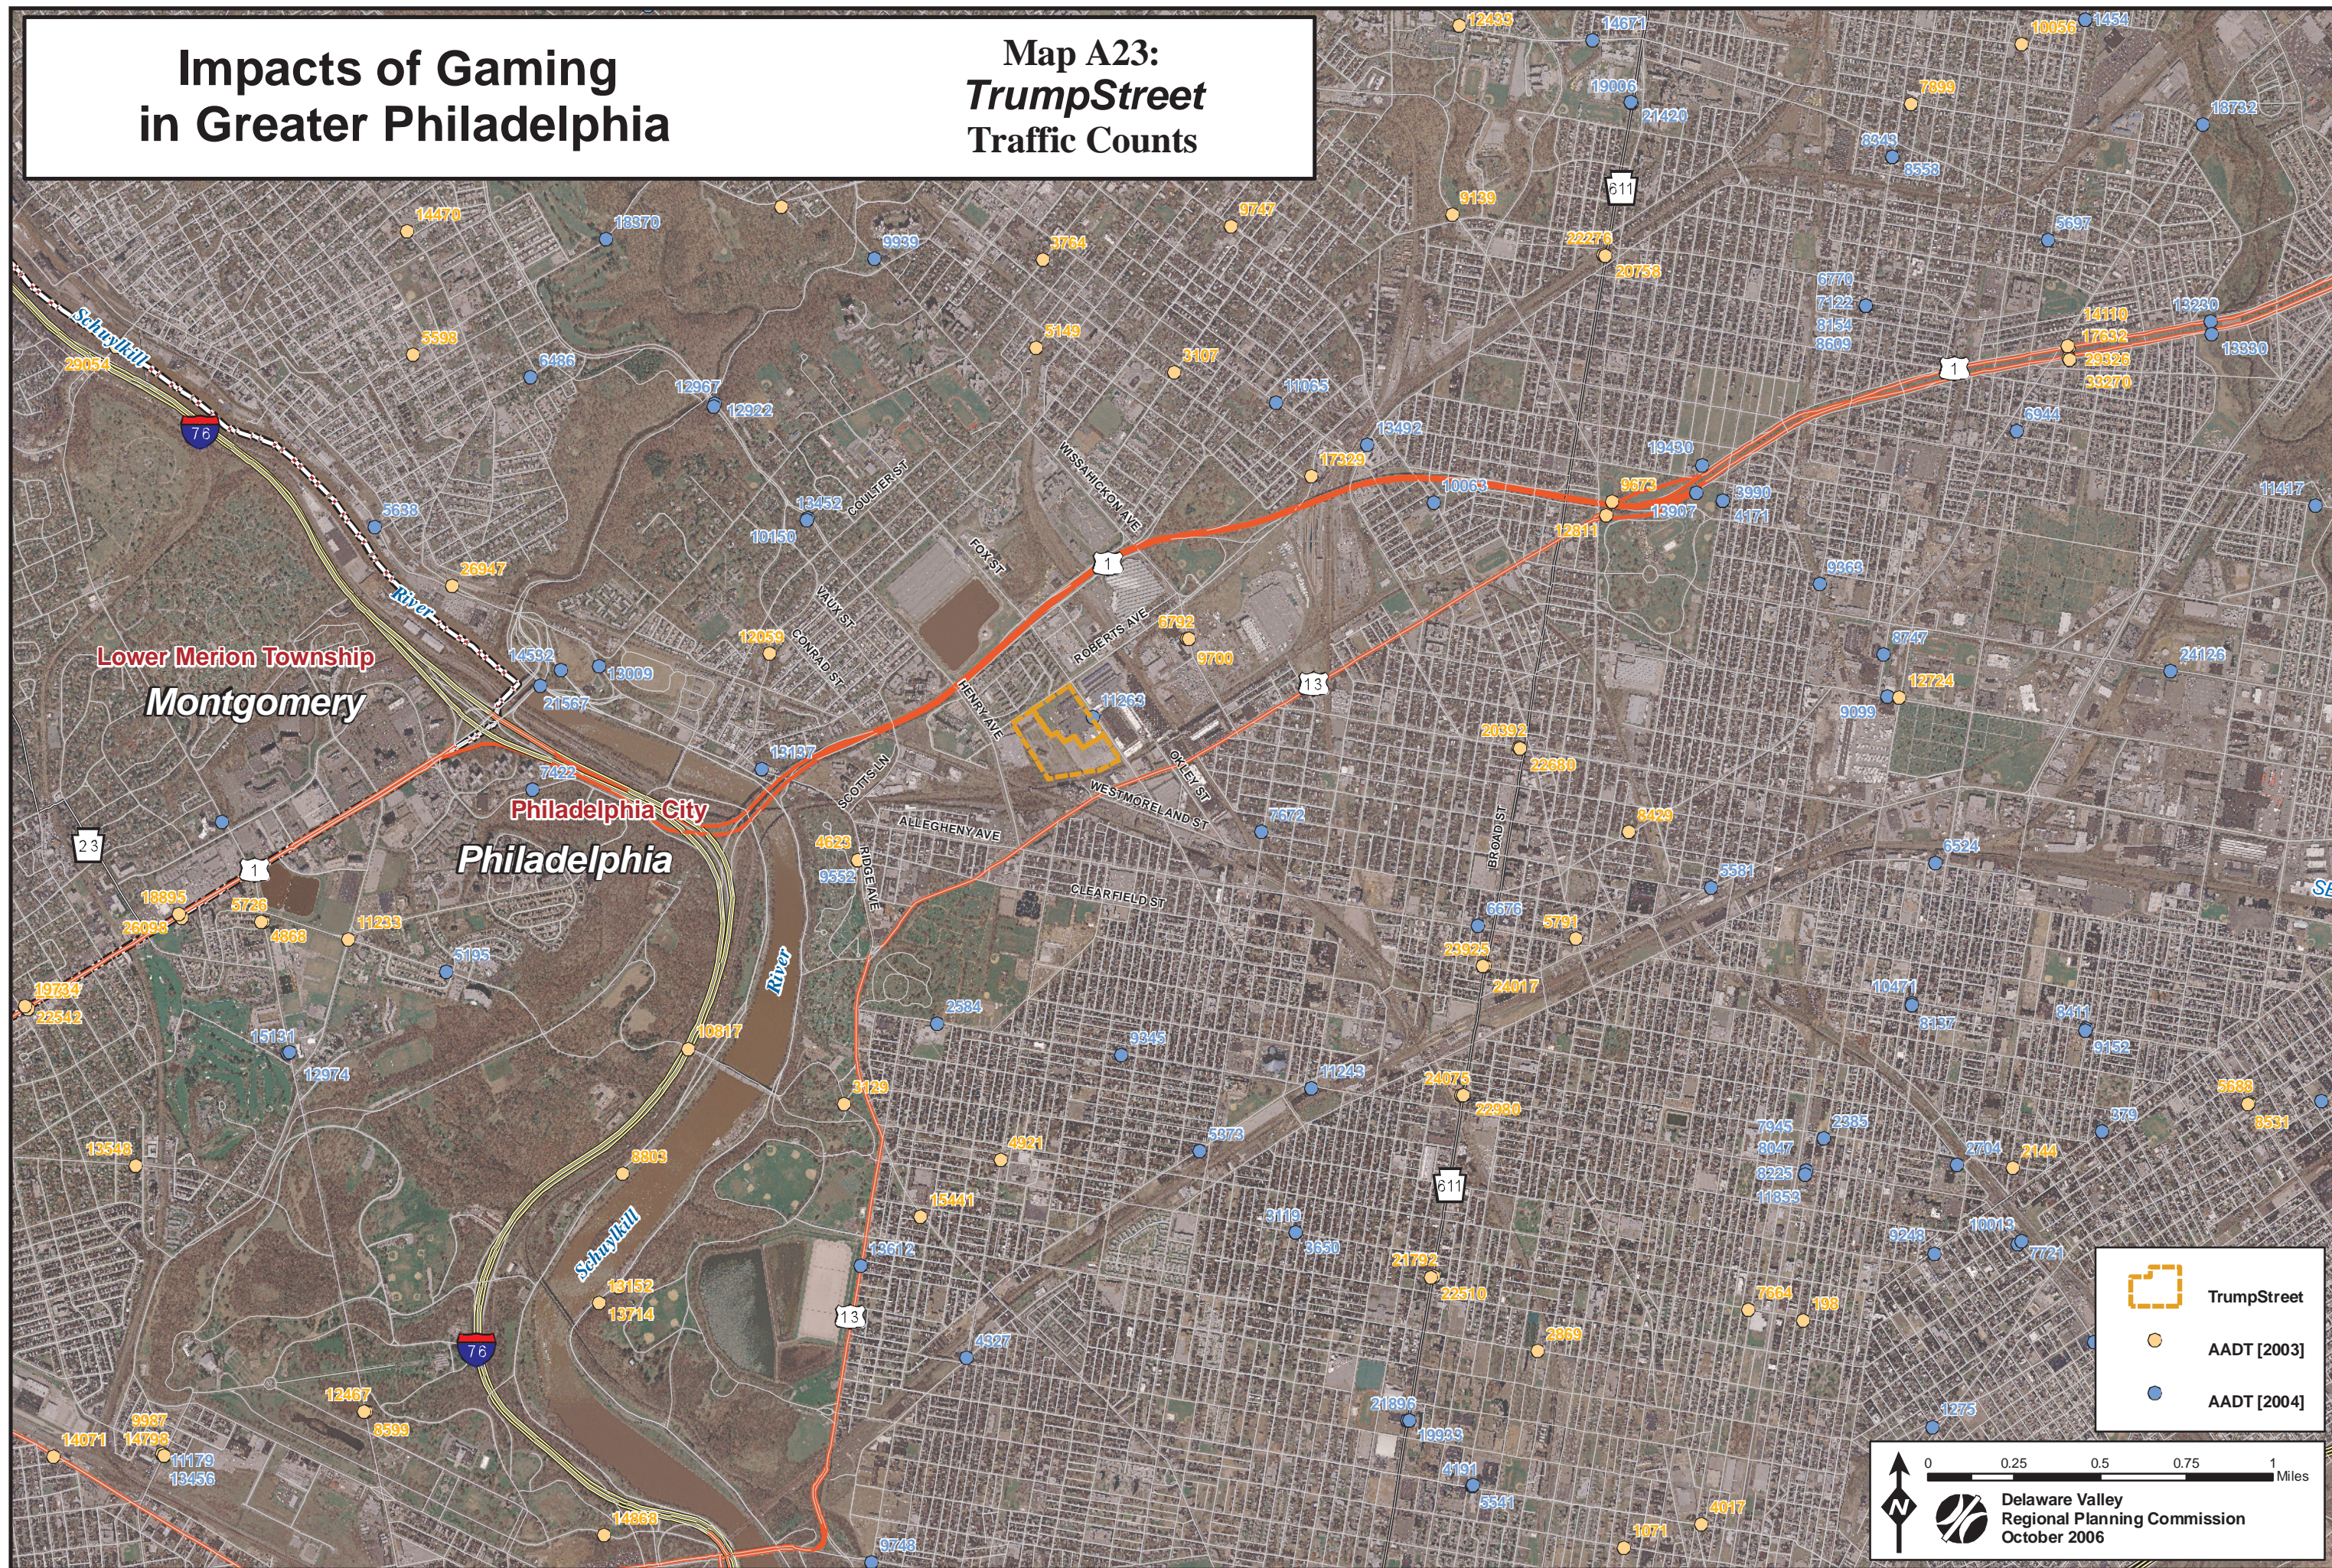

Impacts of Gaming in Greater Philadelphia

Map A23: TrumpStreet Traffic Counts

-  TrumpStreet
-  AADT [2003]
-  AADT [2004]

0 0.25 0.5 0.75 1 Miles

Delaware Valley
Regional Planning Commission
October 2006